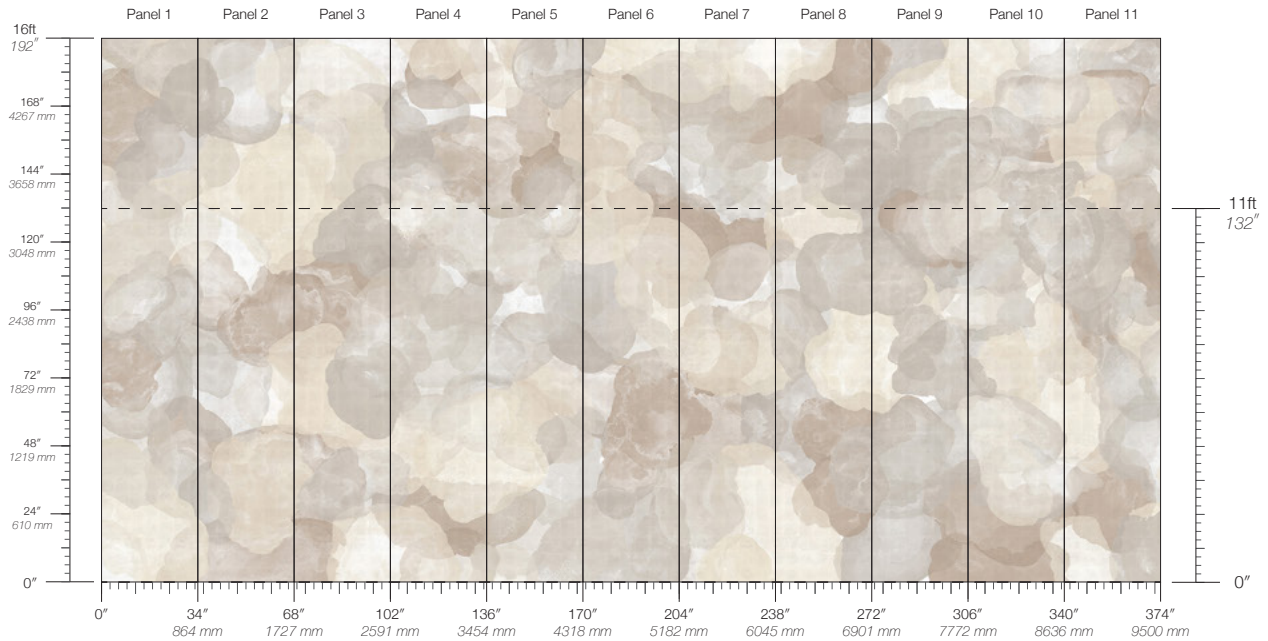

Verdure Dogwood

Suitable for residential and some commercial projects

COLOR
Dogwood

STOCK
Made to order

REPEAT
Non-repeating

CONTACT
sales@calicowallpaper.com
+1 718 243 1705
57 Lispenard Street
New York, NY 10013 USA

ITEM
5802

MINIMUM
1 panel

LEAD TIME
4 weeks to print

CONTENT
Dutch Metal Leaf

MAINTENANCE
Water-based cleanser

ORIGIN
USA

DISCLAIMER
Panel maps represent mural artwork only. Reference the physical sample for color and texture.

PANEL WIDTH
34" / 864 mm trimmed

FLAMMABILITY
ASTM E84 Adhered Class A

DETAILS
Custom options available

PANEL HEIGHT
132" / 3353 mm standard
192" / 4877 mm extended

ENVIRONMENTAL
Formaldehyde Free,
Heavy Metal Free

PRICE
Available upon request